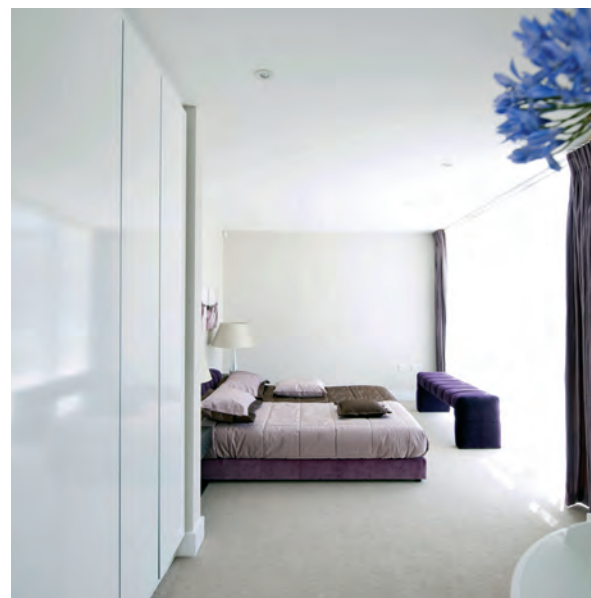

↑ Milan hinged push click wardrobe doors shown here in white

← Milan hinged wardrobe doors shown here in cream gloss finish with t-bar handles.