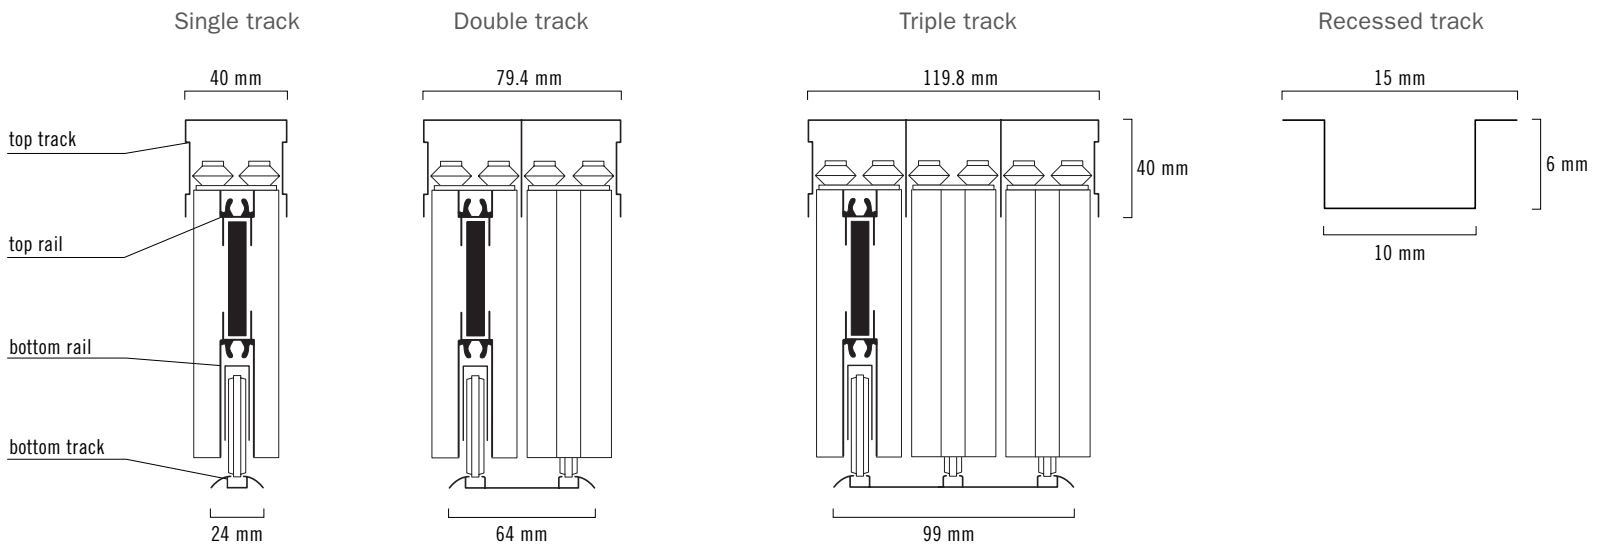

← Two door mirrored cabinet with three shelves and a walnut interior finish.

SLIDING DOORS SYSTEM

Draks uses a bottom-weighted track system, which rebates a spring-loaded wheel to the underside of the door, offering great practical advantages. It means the wider the door, the greater the stability (the converse of most top weighted systems). The top track acts as a guide only, thus allowing installation in places with problematic ceiling construction. The bottom track may be surface mounted and, being only 6mm deep does not cause an obstruction. It may also be recessed into carpet, laminate, hardwood floors or even marble and tiling. The top and bottom tracks are either single, double or triple.

↑ Single rebated track set directly into tiling.

↑ Triple rebated track set into timber.

Track details	Depth mm	Width mm
Top track single	40	40
Top track double	40	79
Top track triple	40	120
Bottom track single	6	24
Bottom track double	6	64
Bottom track triple	6	99