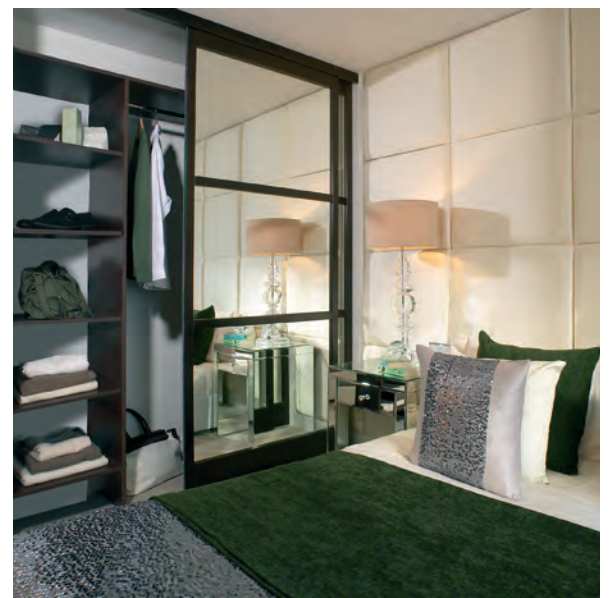

CLASSIC WARDROBE INTERIORS

Where the specification is a simple shelf and rail, this design offers a cost-effective interior upgrade.

↑ Classic wardrobe interior shown here in wenge wood finish.

← Classic wardrobe interior shown here in wenge wood finish.