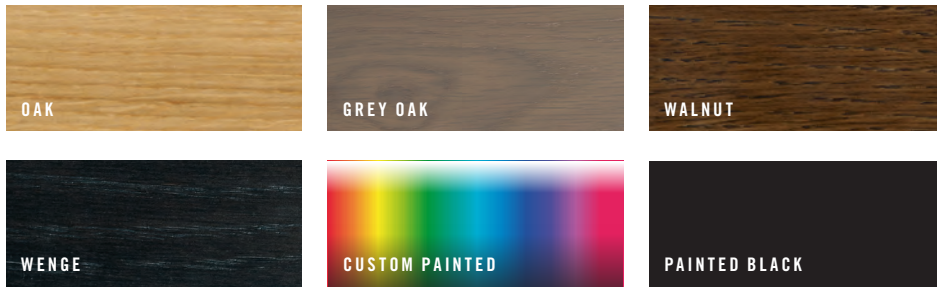

↑ Canto screens shown here in wenge with midrails and a silver mirror infill.

← Canto screens shown here are painted off-white with a silver mirror infill.

* Please be advised Real Leather and Solid Timber products may vary in colour and grain. Grain and colour variation are all normal and part of the natural beauty of the material.

DETAILED TECHNICAL SPECIFICATIONS ON ALL PRODUCTS ARE AVAILABLE ON REQUEST.

AVAILABLE FRAME FINISHES

Solid wood frames and Canto screens available in: Oak, Grey Oak, Walnut, Wenge, Painted White and Painted Black.