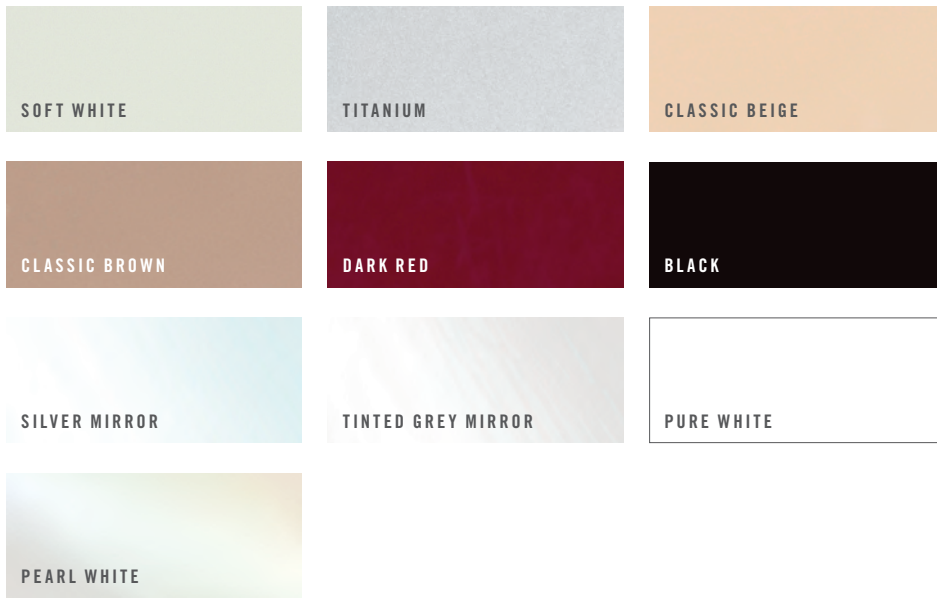

↑ Canto screens shown here in wenge with midrails and a silver mirror infill.

← Canto screens shown here are painted off-white with a silver mirror infill.

* Please be advised Real Leather and Solid Timber products may vary in colour and grain. Grain and colour variation are all normal and part of the natural beauty of the material.

DETAILED TECHNICAL SPECIFICATIONS ON ALL PRODUCTS ARE AVAILABLE ON REQUEST.

AVAILABLE FRAME FINISHES

Solid wood frames and Canto screens available in: Oak, Grey Oak, Walnut, Wenge, Painted White and Painted Black.

Aluminium: Anodised Silver, RAL colours are available subject to minimum order quantity. Price on application.

STANDARD GLASS INFILL COLOURS

Other finishes available on request.

STANDARD WARDROBE INTERIOR FINISHES