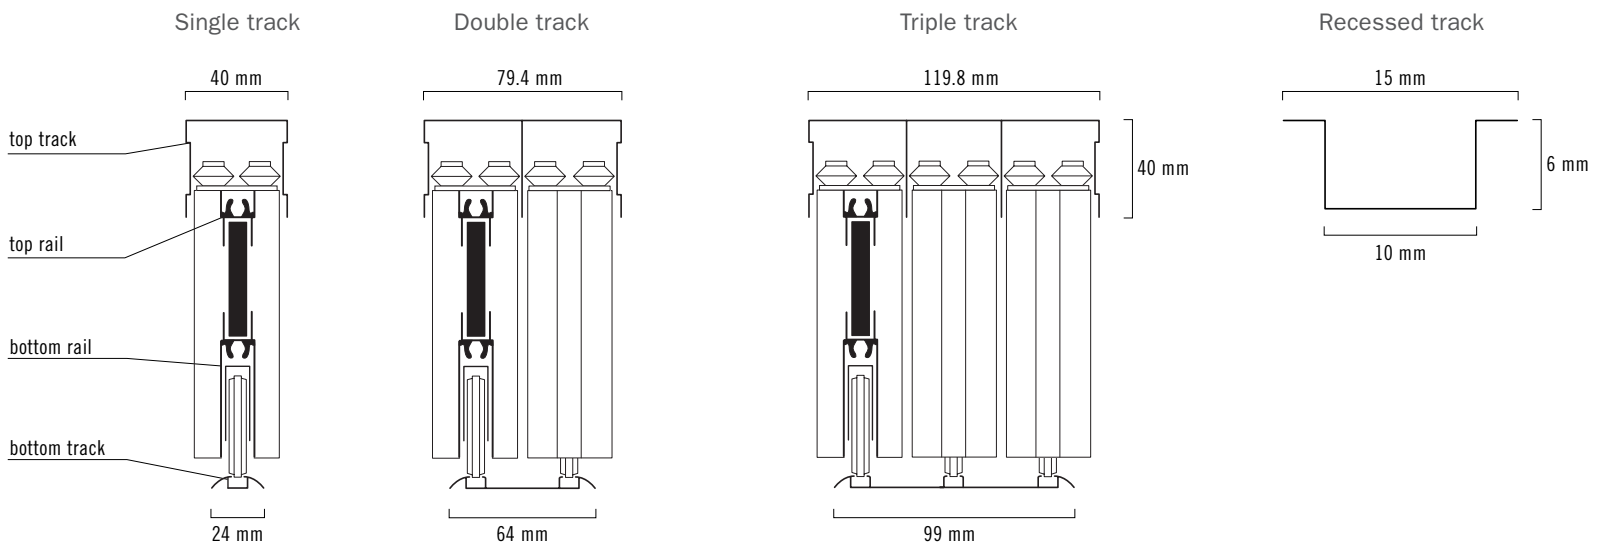

SLIDING DOORS SYSTEM

Draks uses a bottom-weighted track system, which rebates a spring-loaded wheel to the underside of the door, offering great practical advantages. It means the wider the door, the greater the stability (the converse of most top weighted systems). The top track acts as a guide only, thus allowing installation in places with problematic ceiling construction. The bottom track may be surface mounted and, being only 6mm does not cause an obstruction. It may also be recessed into carpet, laminate, hardwood floors or even marble and tiling. The top and bottom tracks are either single, double or triple.

↑ Single rebated track set directly into tiling.

↑ Triple rebated track set into timber.

Track details	Depth mm	Width mm
Top track single	40	40
Top track double	40	79
Top track triple	40	120
Bottom track single	6	24
Bottom track double	6	64
Bottom track triple	6	99