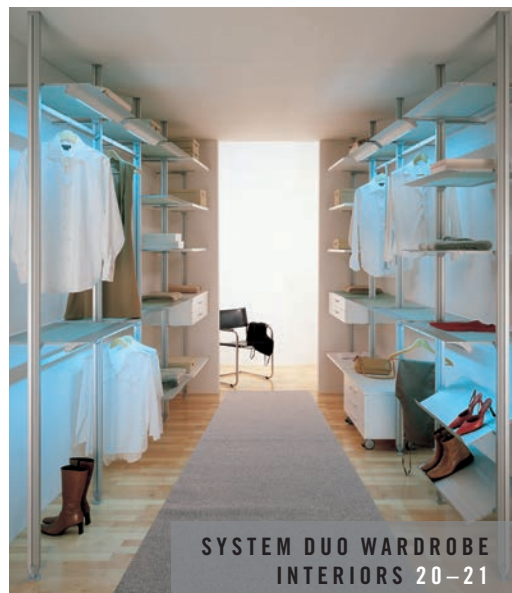

CLASSIC WARDROBE INTERIORS 22-23

**WOODSTOCK SLIDING
WARDROBE DOORS 2-3**

**SYSTEM DUO WARDROBE
INTERIORS 20-21**

CONTENTS

SLIDING WARDROBE DOORS

- Woodstock 2-3
- Aspen 4-5
- Canto 6-7
- Jericho 8-9
- Aluminium 10-11

HINGED WARDROBE DOORS

- Heyford 12-13
- Charlbury 14-15

WARDROBE INTERIORS

- Skyline 16-17
- Oxford 18-19
- System Duo 20-21
- Classic 22-23

ROOM DIVIDERS

- Canto Screen 24-25
- Aluminium 26-27

SPECIFICATIONS & FINISHES

28-29