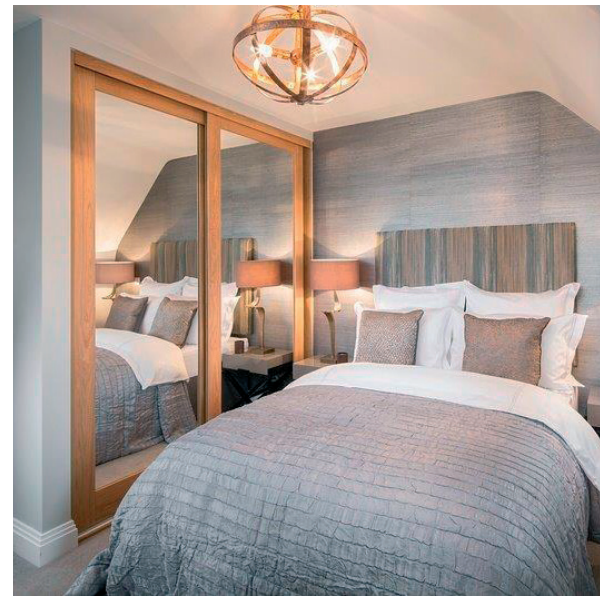

↑ Aspen wardrobe doors in oak with mirror infill.

← Aspen wardrobe doors shown here in black painted finish with silver mirror infill.

* Please be advised Real Leather and Solid Timber products may vary in colour and grain. Grain and colour variation are all normal and part of the natural beauty of the material.